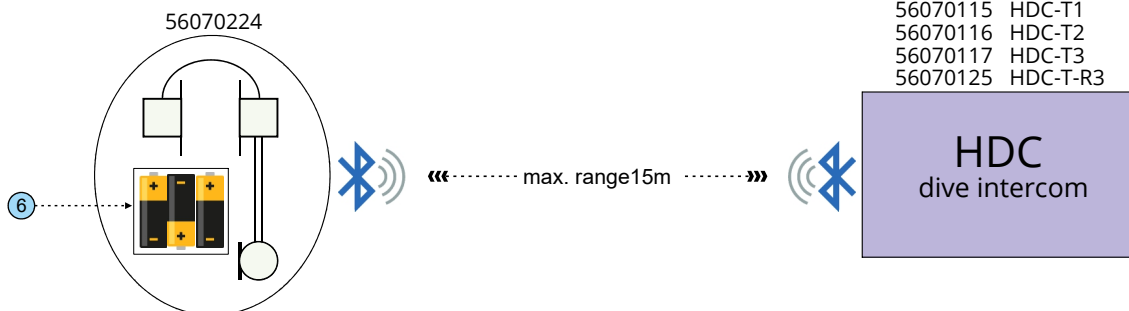

System elements dive intercom HDC/T

Article number : 56070224

Description : Wireless headset for Televox dive intercom, type HDC/T-HB/ITLA

Usage : For bluetooth connection to the dive intercom HDC/T

Characteristics

View

Technical

charger status led:

- ⑧
- solid red = charging (cable connected)
 - solid green = fully charged (cable connected)